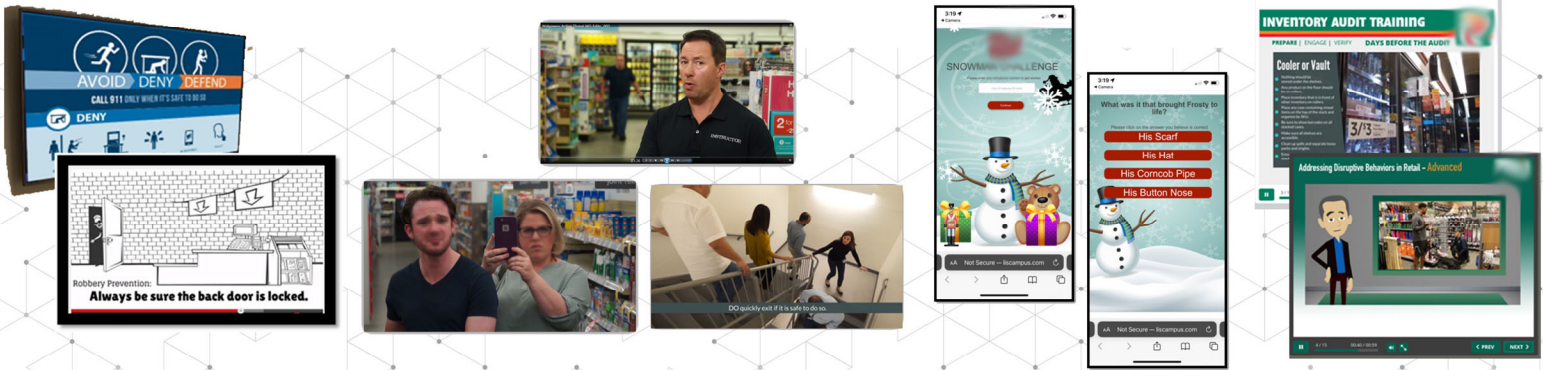

DIGITAL SOLUTIONS

Digital Signage & Messaging | Digital Magazines | Custom Video | Animation
E-learning | Learning Management | Interactive Learning Games

MOBILE CONTENT DELIVERY AND CONTENT MANAGEMENT

Mobile Communications Platform for Web, iOS and Android | Zebra Devices
Easy to Manage | Targeted Messaging | Reporting Metrics & Analytics

INTERACTIVE & HYBRID PRINT CAMPAIGNS

Awareness Centers | Posters | Leader Guides | Newsletters | Floor Decals
Onboarding Materials | Policy & Procedure | QR Code | Text-to-Win

Innovative solutions designed to engage - brought to you through the strategic partnership of:

Asset Protection | Front-End | Safety | Logistics | Operations
Supply Chain | Customer Service | Risk Management

Training | Communication | Awareness

Personal | Corporate | Zebra Devices